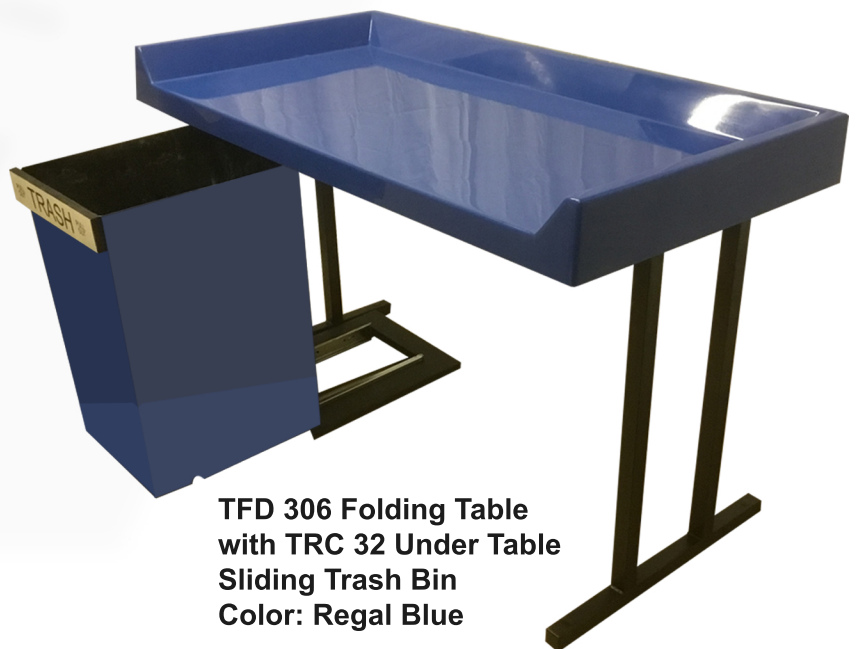

**STF 3030 Seat Table Unit**  
Color: Regal Blue

# Bench Seating

**PRK BCH6 Park Bench with Back**  
Color: White

**FLT BCH6 Flat Bench Backless**  
Color: White

**BFD 60 5' Contoured Bench with Back**  
Color: Roma

**BFS 60 5' Contoured Bench Backless**  
Color: Ocean Wave

**RCC 32 Trash Can Cover**  
Color: Holly Red

**TFD 306 Folding Table with TRC 32 Under Table Sliding Trash Bin**  
Color: Regal Blue